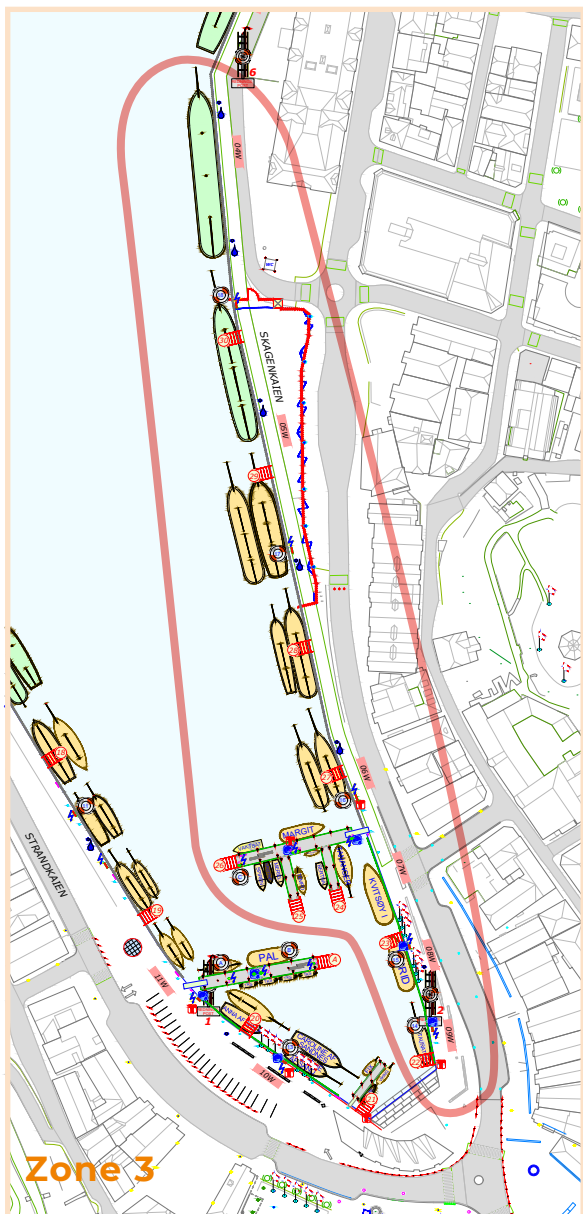

Zone 3 + Zone 4 Position of rescue ladders and life buoys