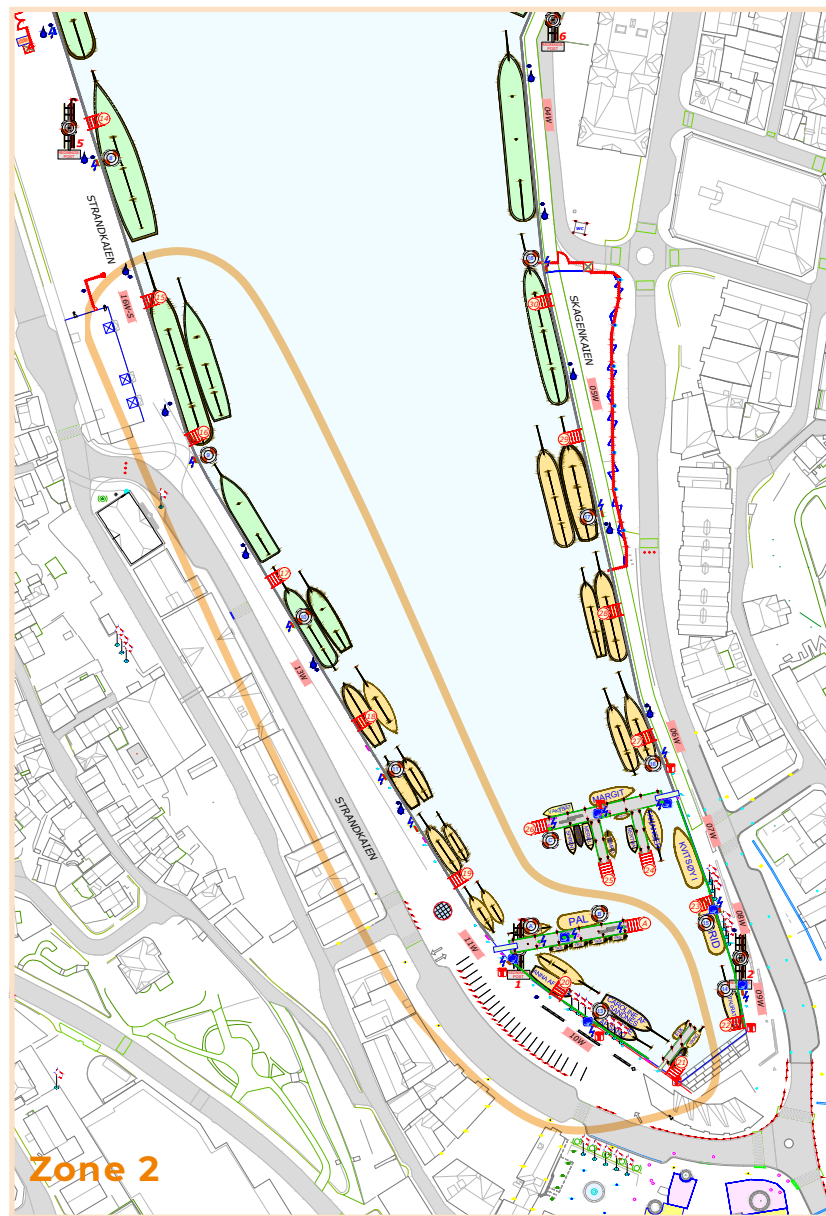

## Zone 1 + Zone 2 + Zone 3 + Zone 4

### Emergency Services

Fire	110	Port Authority
Police	112	+47 51 50 12 01
Ambulance	113	VHF channel 12

**ASSEMBLY STATION A1**  
Stavanger Concert Hall (square)

**ASSEMBLY STATION A2**  
Petroleum Museum (square)

**ASSEMBLY STATION A3**  
The Cathedral Square

# Zone 1 + Zone 2 Position of rescue ladders and life buoys