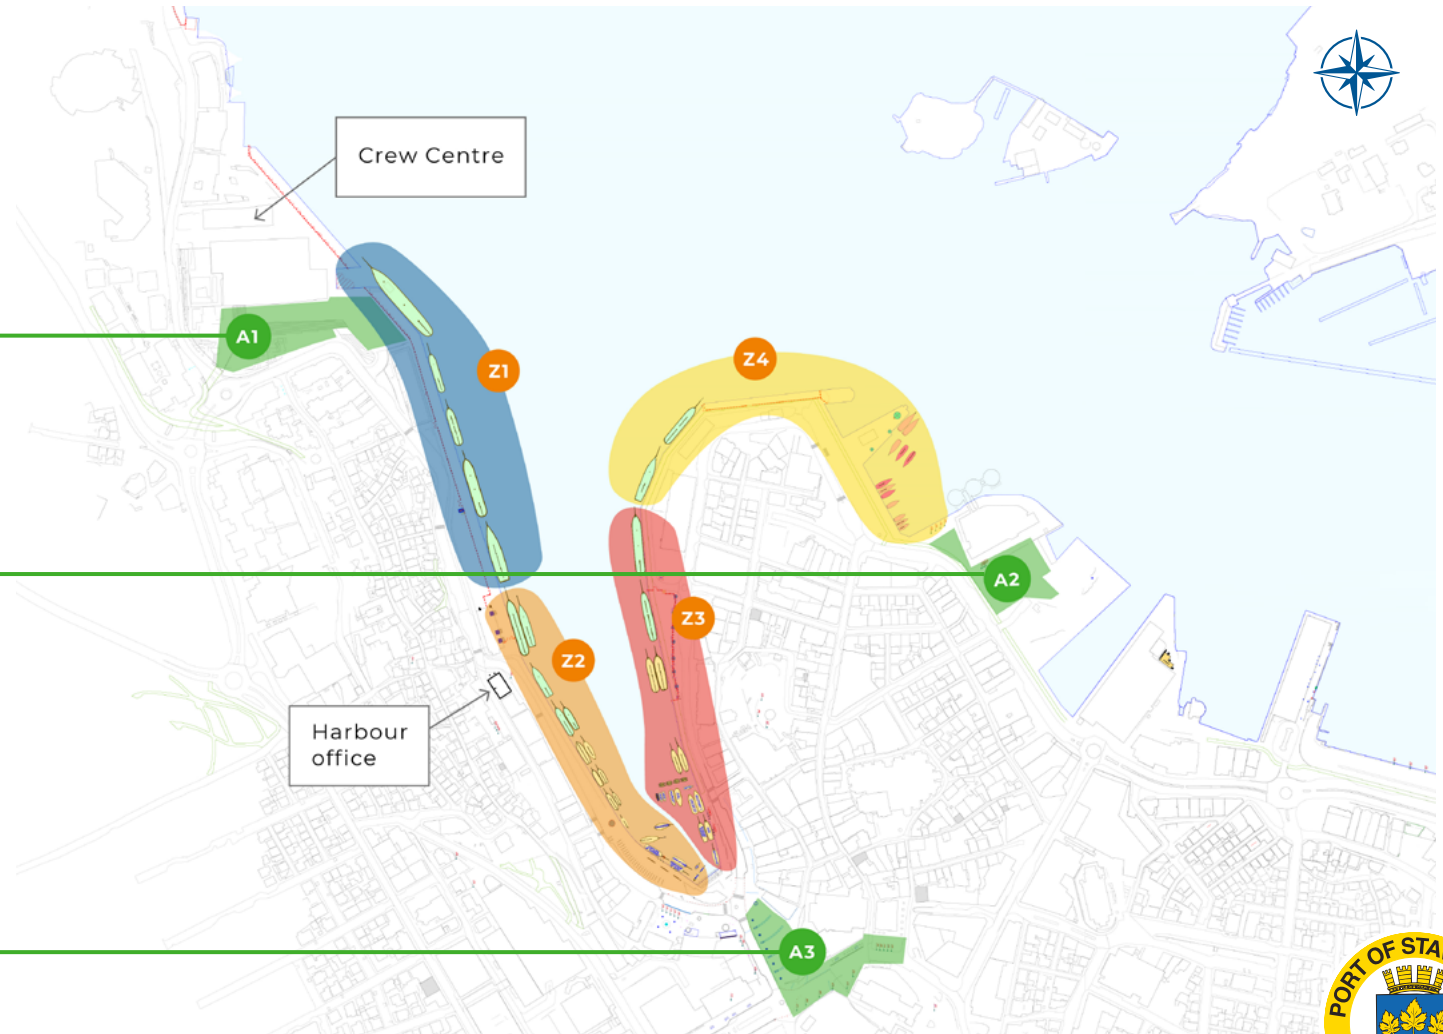

Please take some time to read and understand the following evacuation and safety plan, and make sure you find the correct zone you are located in.

Close to your vessel you will find a rescue ladder and a life buoy. Knowledge of the port's safety facilities may contribute to saving lives.

## Zone 1 + Zone 2 + Zone 3 + Zone 4

**ASSEMBLY STATION A3**  
The Cathedral Square

## Key addresses