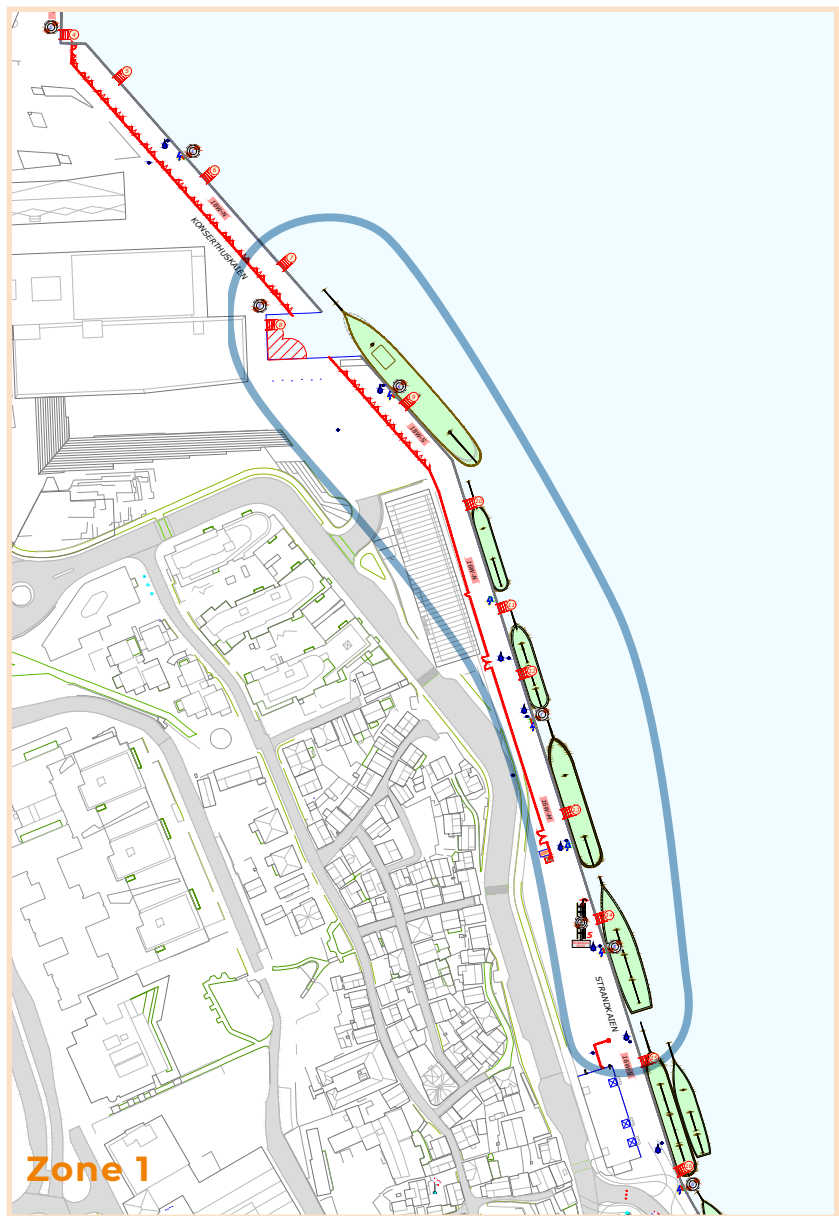

Zone 1 + Zone 2 Position of rescue ladders and life buoys