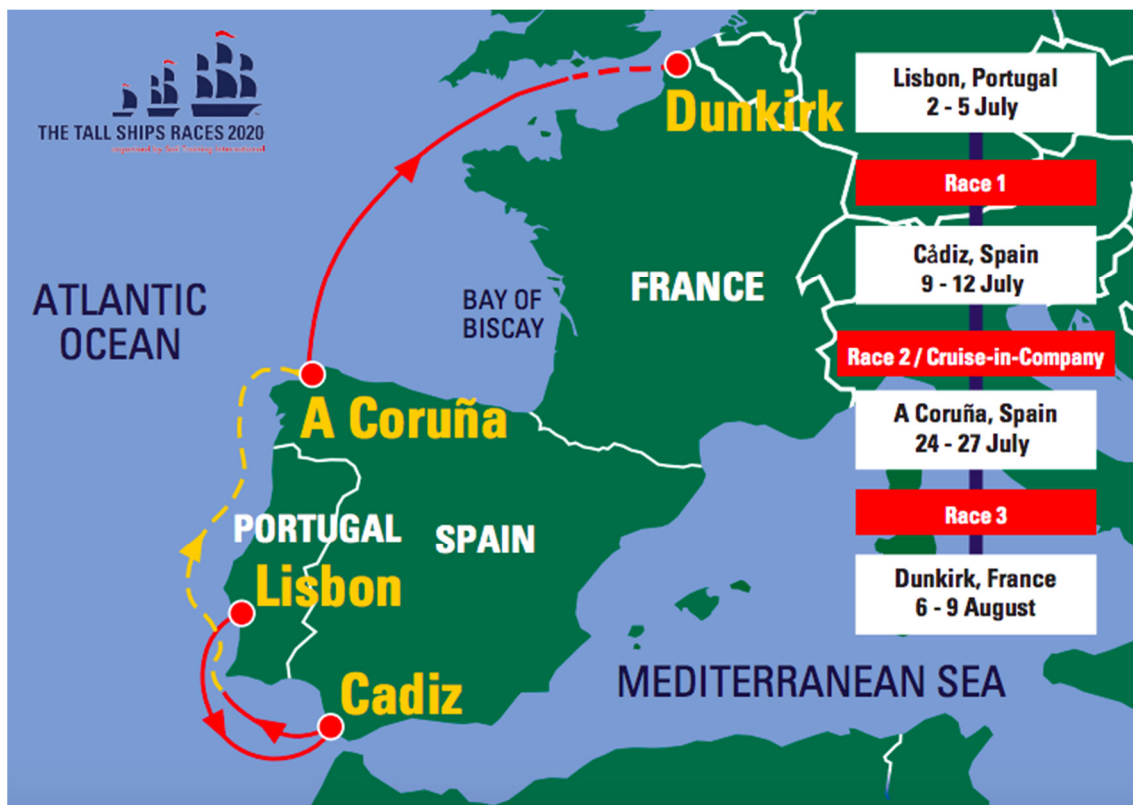

# The Tall Ships Races 2020

## Advance Information & Cruise in Company Portuguese and Spanish Coast

Prior to arrival in Lisbon 22 June – 1 July

From Cádiz to A Coruña 12 July – 23 July

### Contents

In Advance of Host Ports

Cruise in Company Maps

## This is what you need to know

There is a group of host ports which offer facilities before 2 July, the first official day of the fleet in Lisbon, as well as during the Cruise-in-Company 2020 from Ponta de Sagres to A Coruña.